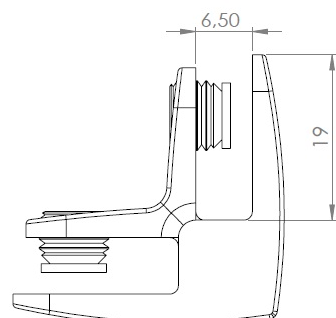

PRODUCT SHEET

Description:

Glass connector "Passion" 2-way,90DG,CPL,W/Metal Screws W/Soft Tip, f/Glass Thickness 4-6mm

Item number:

22.10.105-0

| Units | Box | Carton | HS Code | Barcode |
|-------|-----|--------|------------|---|
| Pcs. | 12 | 120 | 8302420090 |  5704866108942 |