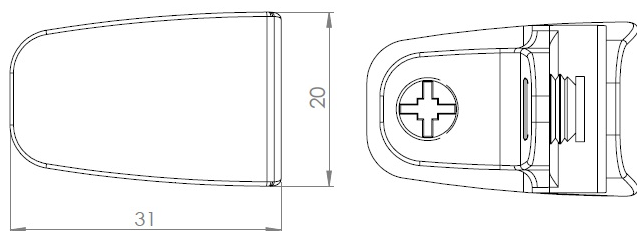

PRODUCT SHEET

Description:

Glass connector "Passion" 2-way,90DG,CPL,W/Metal Screws W/Soft Tip, f/Glass Thickness 4-6mm

Item number:

22.10.105-0

| Units | Box | Carton | HS Code | Barcode |
|-------|-----|--------|------------|---|
| Pcs. | 12 | 120 | 8302420090 |  5704866108942 |